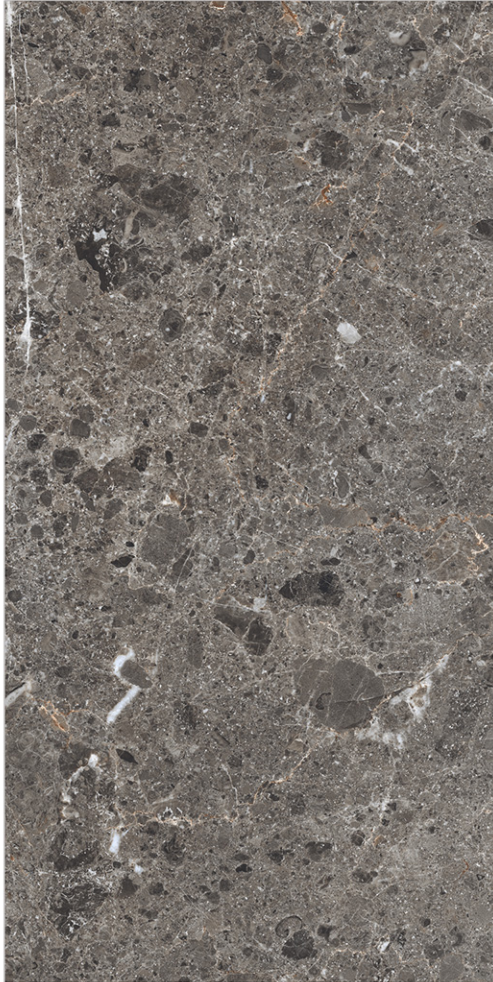

Zero Maintenance

Easy to Clean

Random Design

Glazed Porcelain Tiles

Surface: Cosmic

Artic Seaweed

800 X 800mm | 800 X 1600mm

Surface: Cosmic