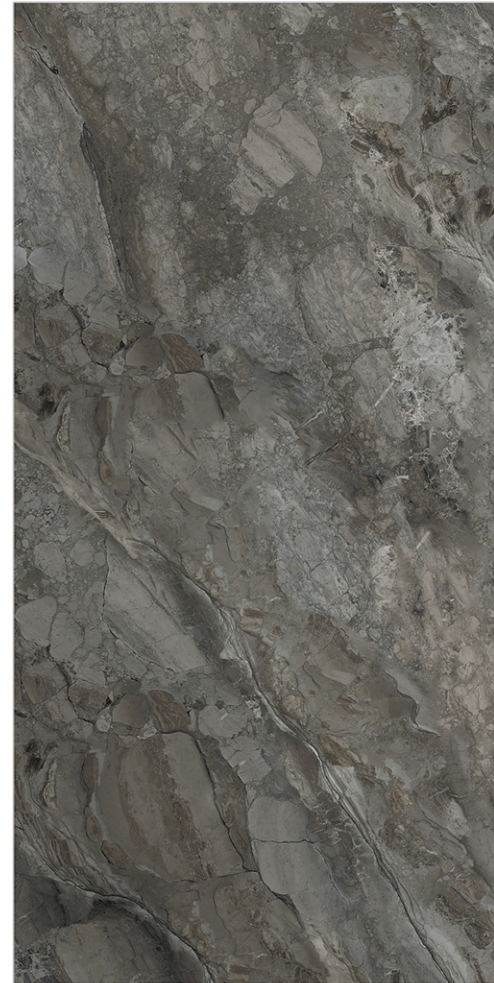

Uranus Moss