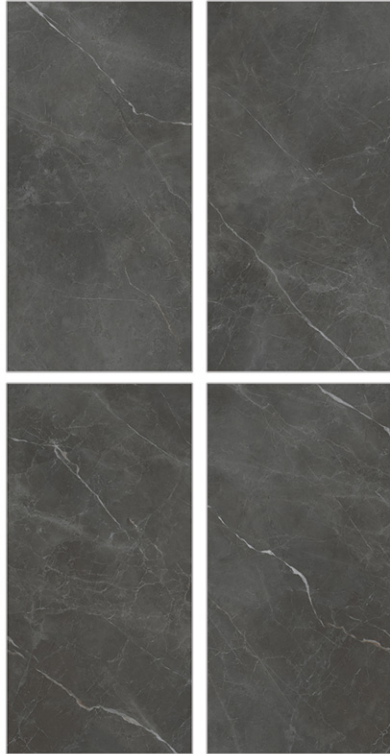

Low Water Absorption

Frost Resistant

Chemical Resistant

Stain Resistance

Zero Maintenance

Easy to Clean

Random Design

Glazed Porcelain Tiles

Surface: Cosmic

Como Grey

800 X 800mm | 800 X 1600mm