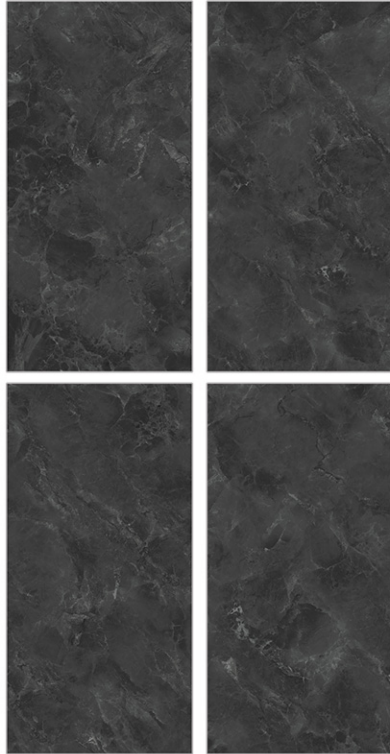

Zero Maintenance

Easy to Clean

Random Design

Glazed Porcelain Tiles

Surface: Cosmic

Zuccini Graphite

800 X 800mm | 800 X 1600mm