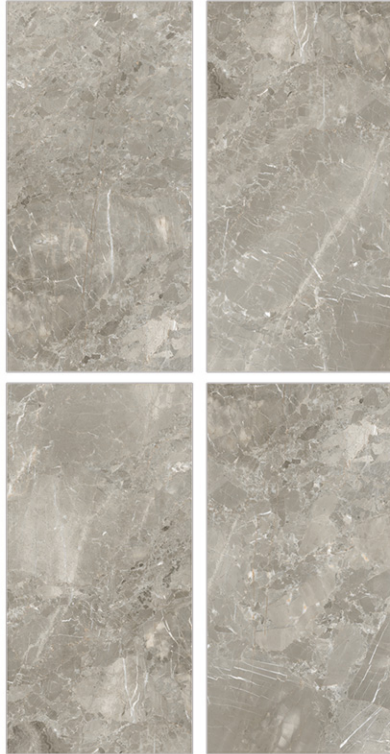

Glazed Porcelain Tiles

Surface: Cosmic

Artemis Sage

800 X 800mm | 800 X 1600mm