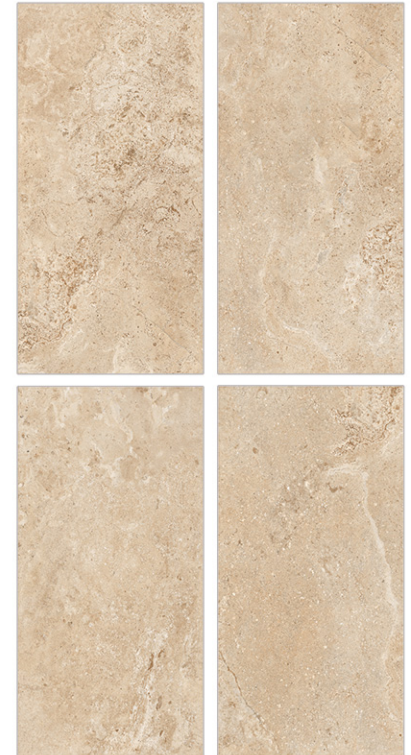

Surface: Cosmic

Curious Moka

800 X 800mm | 800 X 1600mm

Surface: Cosmic

Jura Beige

800 X 800mm | 800 X 1600mm

Low Water Absorption

Frost Resistant