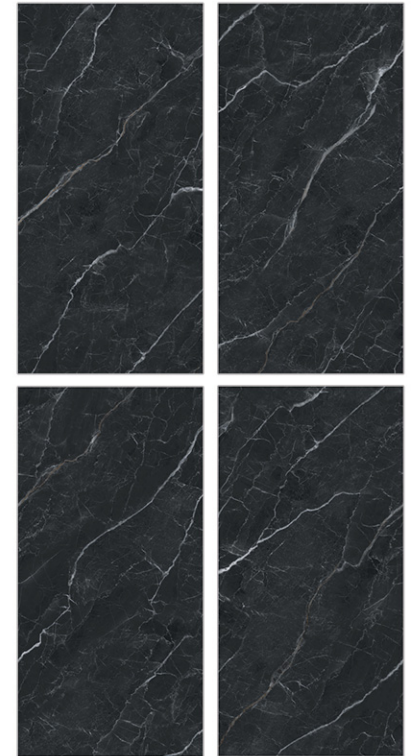

Surface: Cosmic

Pera Mattone

800 X 800mm | 800 X 1600mm

Surface: Cosmic

Sofita Charcol

800 X 800mm | 800 X 1600mm

Low Water Absorption

Frost Resistant