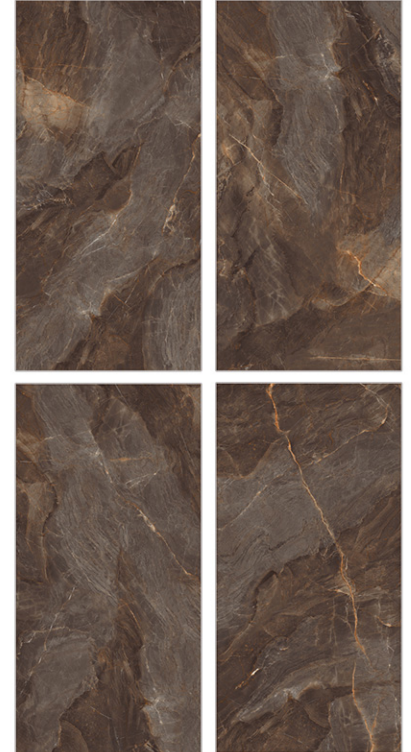

Surface: Cosmic