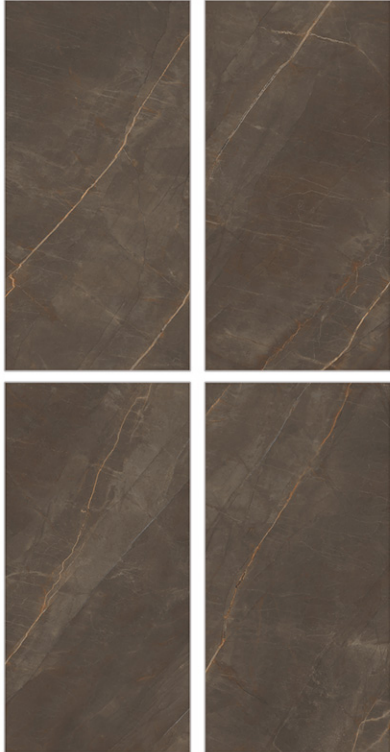

Surface: Cosmic

Armani Gold

800 X 800mm | 800 X 1600mm

Surface: Cosmic

Armanzo Sand

800 X 800mm | 800 X 1600mm

Low Water Absorption

Frost Resistant