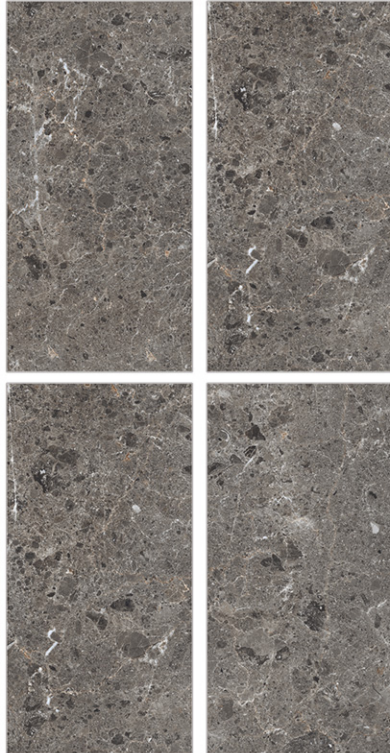

Zero Maintenance

Easy to Clean

Random Design

Glazed Porcelain Tiles

Surface: Cosmic

Artic Seaweed

800 X 800mm | 800 X 1600mm

Surface: Cosmic

Burlington Stone

800 X 800mm | 800 X 1600mm

Low Water Absorption

Frost Resistant

Chemical Resistant

Stain Resistance

Zero Maintenance

Easy to Clean