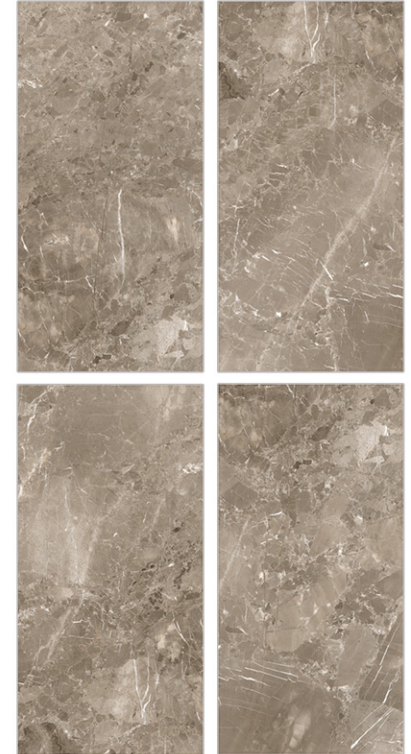

800 X 800mm | 800 X 1600mm

Surface: Cosmic

Artemis Sepia

800 X 800mm | 800 X 1600mm

Low Water Absorption

Frost Resistant

Chemical Resistant

Stain Resistance