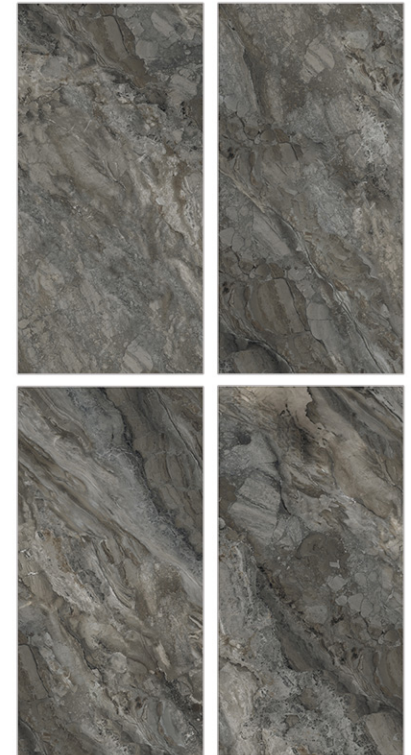

Surface: Cosmic