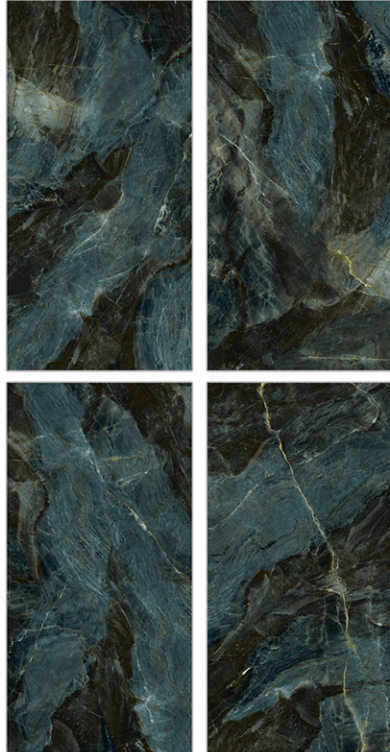

Surface: Cosmic

Curious Moka

800 X 800mm | 800 X 1600mm

Surface: Cosmic

Jura Beige

800 X 800mm | 800 X 1600mm

Low Water Absorption

Frost Resistant

Chemical Resistant

Stain Resistance

Zero Maintenance

Easy to Clean

Random Design

Glazed Porcelain Tiles

Surface: Cosmic

Merqury Aqva

Zero Maintenance

Easy to Clean

Random Design

Glazed Porcelain Tiles

Surface: Cosmic

Moscato Grey

800 X 800mm | 800 X 1600mm

Surface: Cosmic