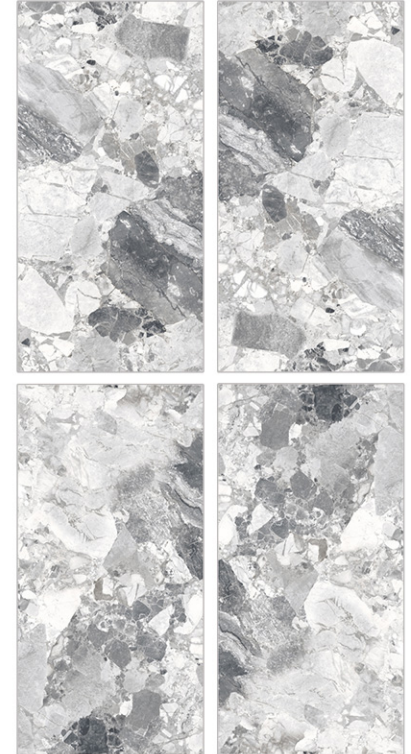

Random Design

Glazed Porcelain Tiles

Surface: Cosmic

Odense Slate

800 X 800mm | 800 X 1600mm

Surface: Cosmic

Oyster White

800 X 800mm | 800 X 1600mm