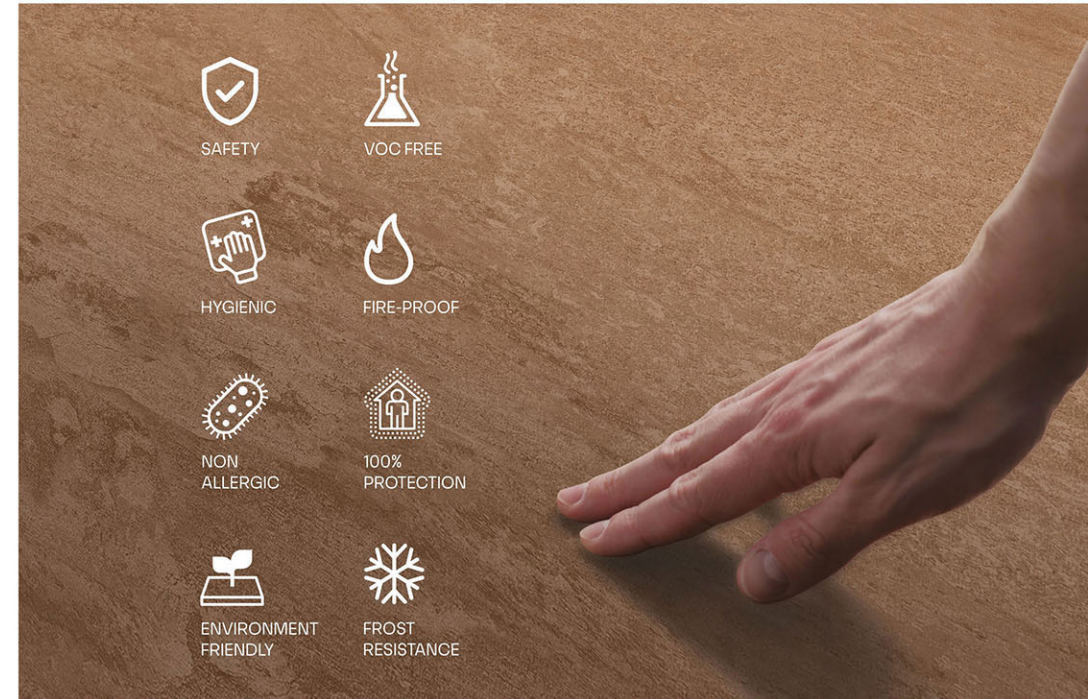

FEATURES AND BENEFITS

Unmatched Features, Allowing Your Creativity to Thrive

Explore our surfaces' exceptional features that ensure longevity and safety. With exceptional durability, they're built to withstand the test of time. Whether it's frost-resistant for outdoor installations or fireproof for enhanced indoor safety, our surfaces are engineered to meet your design aspirations. Water-resistant properties make them perfect for wet areas, combining style with practicality.