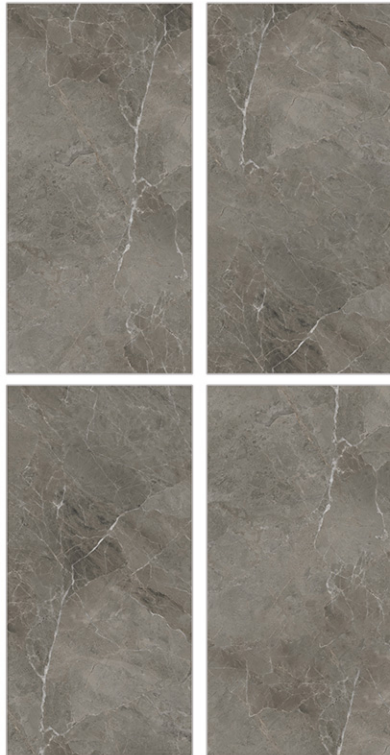

Chemical Resistant

Stain Resistance

Zero Maintenance

Easy to Clean

Random Design

Glazed Porcelain Tiles

Surface: Cosmic

Sorento Gris