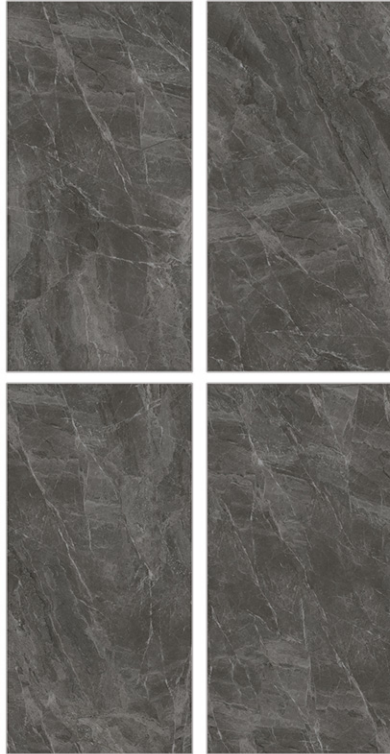

Glazed Porcelain Tiles

Surface: Cosmic

Odense Slate

800 X 800mm | 800 X 1600mm