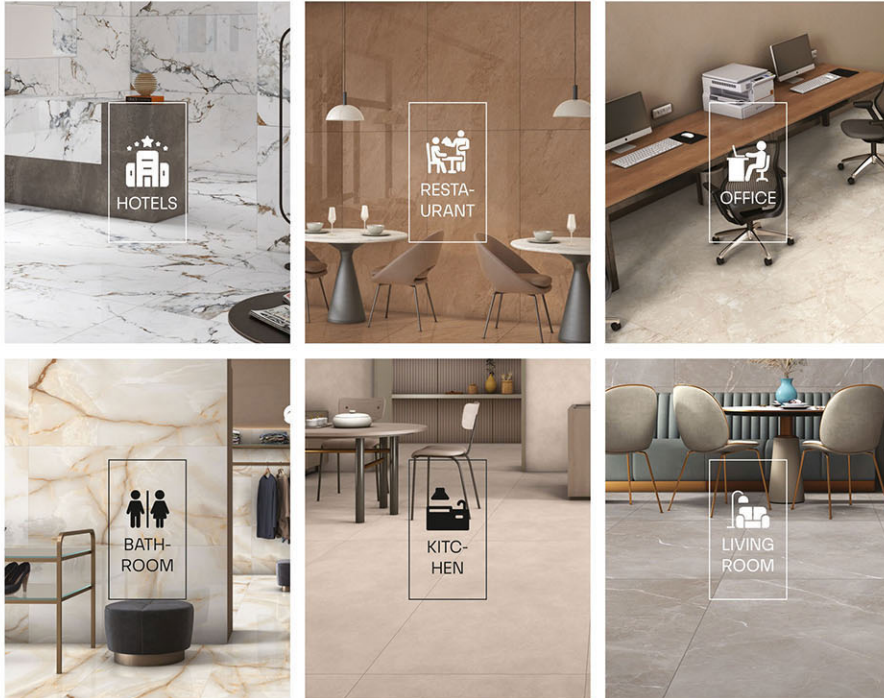

APPLICATION AREAS

Versatile Surfaces, Endless Design Possibilities

Our surfaces are incredibly versatile, with applications that transcend design boundaries. They are the ideal choice for kitchens, adding both charm and functionality to your culinary space. Beyond residential use, our surfaces find a place in commercial projects, contributing to a range of design aspirations. With our versatile surfaces, your design possibilities are truly endless.