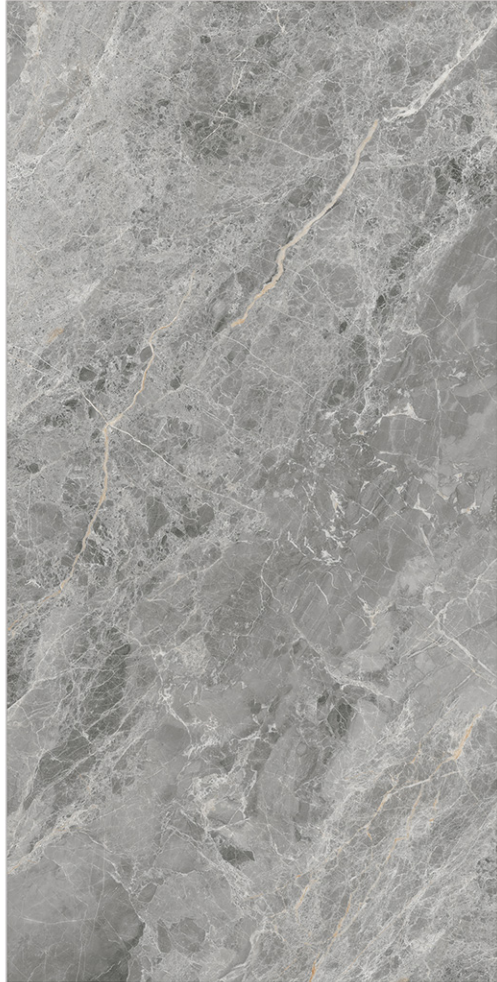

Zero Maintenance

Easy to Clean

Random Design

Glazed Porcelain Tiles

Surface: Cosmic

Moscato Grey

800 X 800mm | 800 X 1600mm

Surface: Cosmic