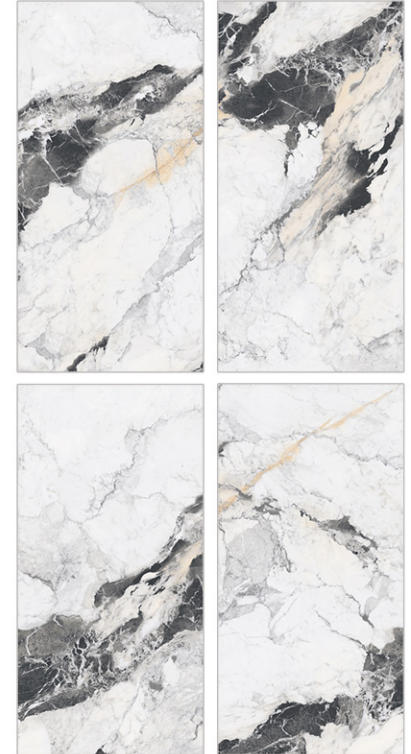

Zero Maintenance

Easy to Clean

Random Design

Glazed Porcelain Tiles

Surface: Cosmic

Moscato Grey

800 X 800mm | 800 X 1600mm

Surface: Cosmic