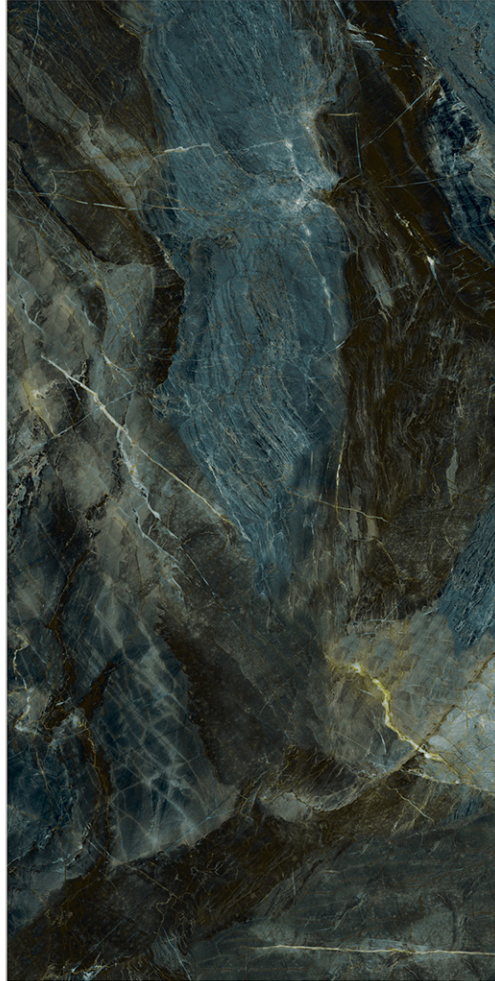

Chemical Resistant

Stain Resistance

Zero Maintenance

Easy to Clean

Random Design

Glazed Porcelain Tiles

Surface: Cosmic

Merqury Aqva