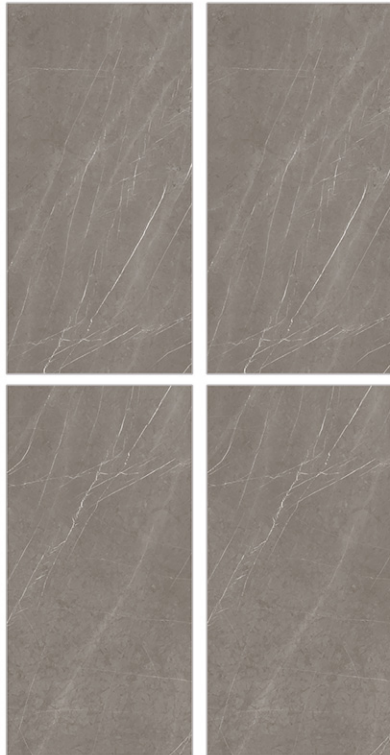

Surface: Cosmic

Curious Moka

800 X 800mm | 800 X 1600mm

Surface: Cosmic

Jura Beige

800 X 800mm | 800 X 1600mm

Low Water Absorption

Frost Resistant